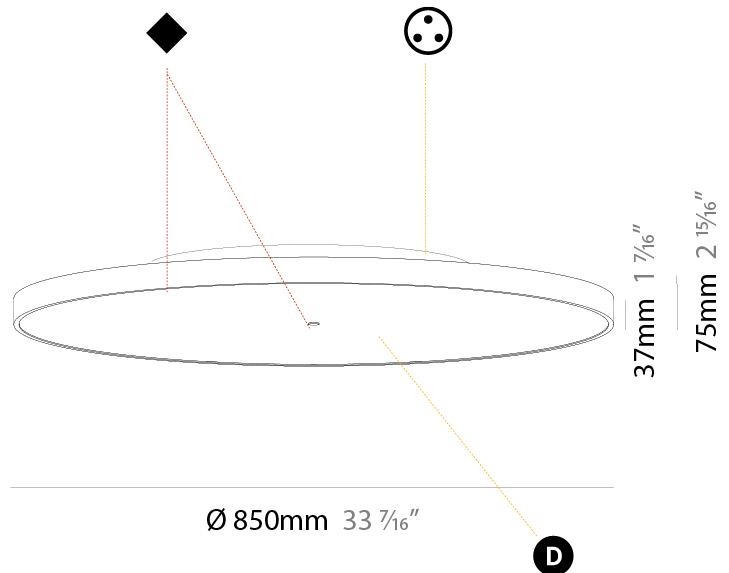

GENERAL

Series: Sign Diva
Subseries: Sign Diva
Partner: Prolicht
Division: Architectural
Installation: Surface
Product Type: Ceiling Surface
Mounting Location: Ceiling
Light Distribution: Direct / Indirect

PHYSICAL

Shape: Round
Diameter (mm): 850
Diameter (in): 33 7/16
Height (mm): 75
Height (in): 2 15/16
Weight (kg): 12.906
Weight (lbs): 28.453
Diffuser: Direct - PMMA - Opal/Micro-Prism/Sparkling Secret/Vintage Industrial with Shine Ring / Indirect - White/Yellow/Orange/Red/Blue/Green
Fixture Finish: SSR / BKV / CWI / CRY / HAB / UFT / ITA / RUA / FTG / MYG / LOD / PUS / FRO / FUP / KIA / POP / BLS / SPG / MEY / GOH / CHC / COM / ABZ / JAG / OBR / MOS / ROR
Fixture Material: PMMA / Extruded Aluminum / Steel

ELECTRICAL

Lamp Type: LED (Zhaga Standard)
Input Wattage (W): 96.8
Total Output Wattage (W): 76.8
Dimming: Tri-Mode (Non-Dimming and Phase Dimming (120Vac only) and 0-10V Dimming)
Driver Included: Yes
Driver Location: Integrated
Driver Type: Constant Current - Universal
Driver Class: Class 2
Input Voltage (V): 120 - 277
Constant Current (MA): 600

LED

Color Temperature (°K): 3000 / 3500 / 4000
Max. Delivered Lumen (lm): 11160 / 11388 / 11620
CRI: >90 CRI
Lamp Life (hrs): 50000

OPTICAL

RATINGS AND CERTIFICATIONS

Certified By: Certified for North American Standards
IP rating: IP20

PROJECT
TYPE
SPECIFIER
QUANTITY
DATE