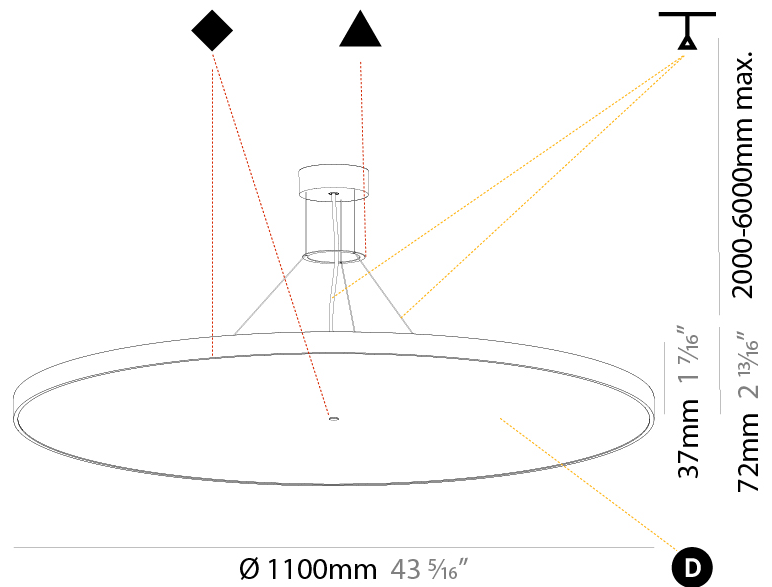

GENERAL

Series: Sign Diva
Subseries: Sign Diva
Partner: Prolicht
Division: Architectural
Installation: Suspension
Product Type: Pendant
Mounting Location: Ceiling
Light Distribution: Direct

PHYSICAL

Shape: Round
Diameter (mm): 1100
Diameter (in): 43 ⁵/₁₆"
Height (mm): 86
Height (in): 3 ³/₈"
Weight (kg): 19.475
Weight (lbs): 42.94
Diffuser: PMMA - Opal / Micro-Prism / Sparkling Secret / Vintage Industrial
Fixture Finish: SSR / BKV / CWI / CRY / HAB / UFT / ITA / RUA / FTG / MYG / LOD / PUS / FRO / FUP / KIA / POP / BLS / SPG / MEY / GOH / CHC / COM / ABZ / JAG / OBR / MOS / ROR
Fixture Material: PMMA / Extruded Aluminum / Steel
Cable Details: 2000mm/78 3/4" or 6000mm/236 1/4" Transparent Cable

ELECTRICAL

Lamp Type: LED (Zhaga Standard)
Input Wattage (W): 169.4
Total Output Wattage (W): 134
Dimming: Tri-Mode (Non-Dimming and Phase Dimming (120Vac only) and 0-10V Dimming)
Driver Included: Yes
Driver Location: Integrated
Driver Type: Constant Current - Universal
Driver Class: Class 2
Input Voltage (V): 120 - 277
Constant Current (MA): 600

LED

Color Temperature (*K): 2700 / 3000 / 3500 / 4000
Max. Delivered Lumen (lm): 16140 / 19520 / 19933 / 20340
CRI: >90 CRI
Lamp Life (hrs): 50000

OPTICAL

RATINGS AND CERTIFICATIONS

Certified By: Certified for North American Standards
IP rating: IP20